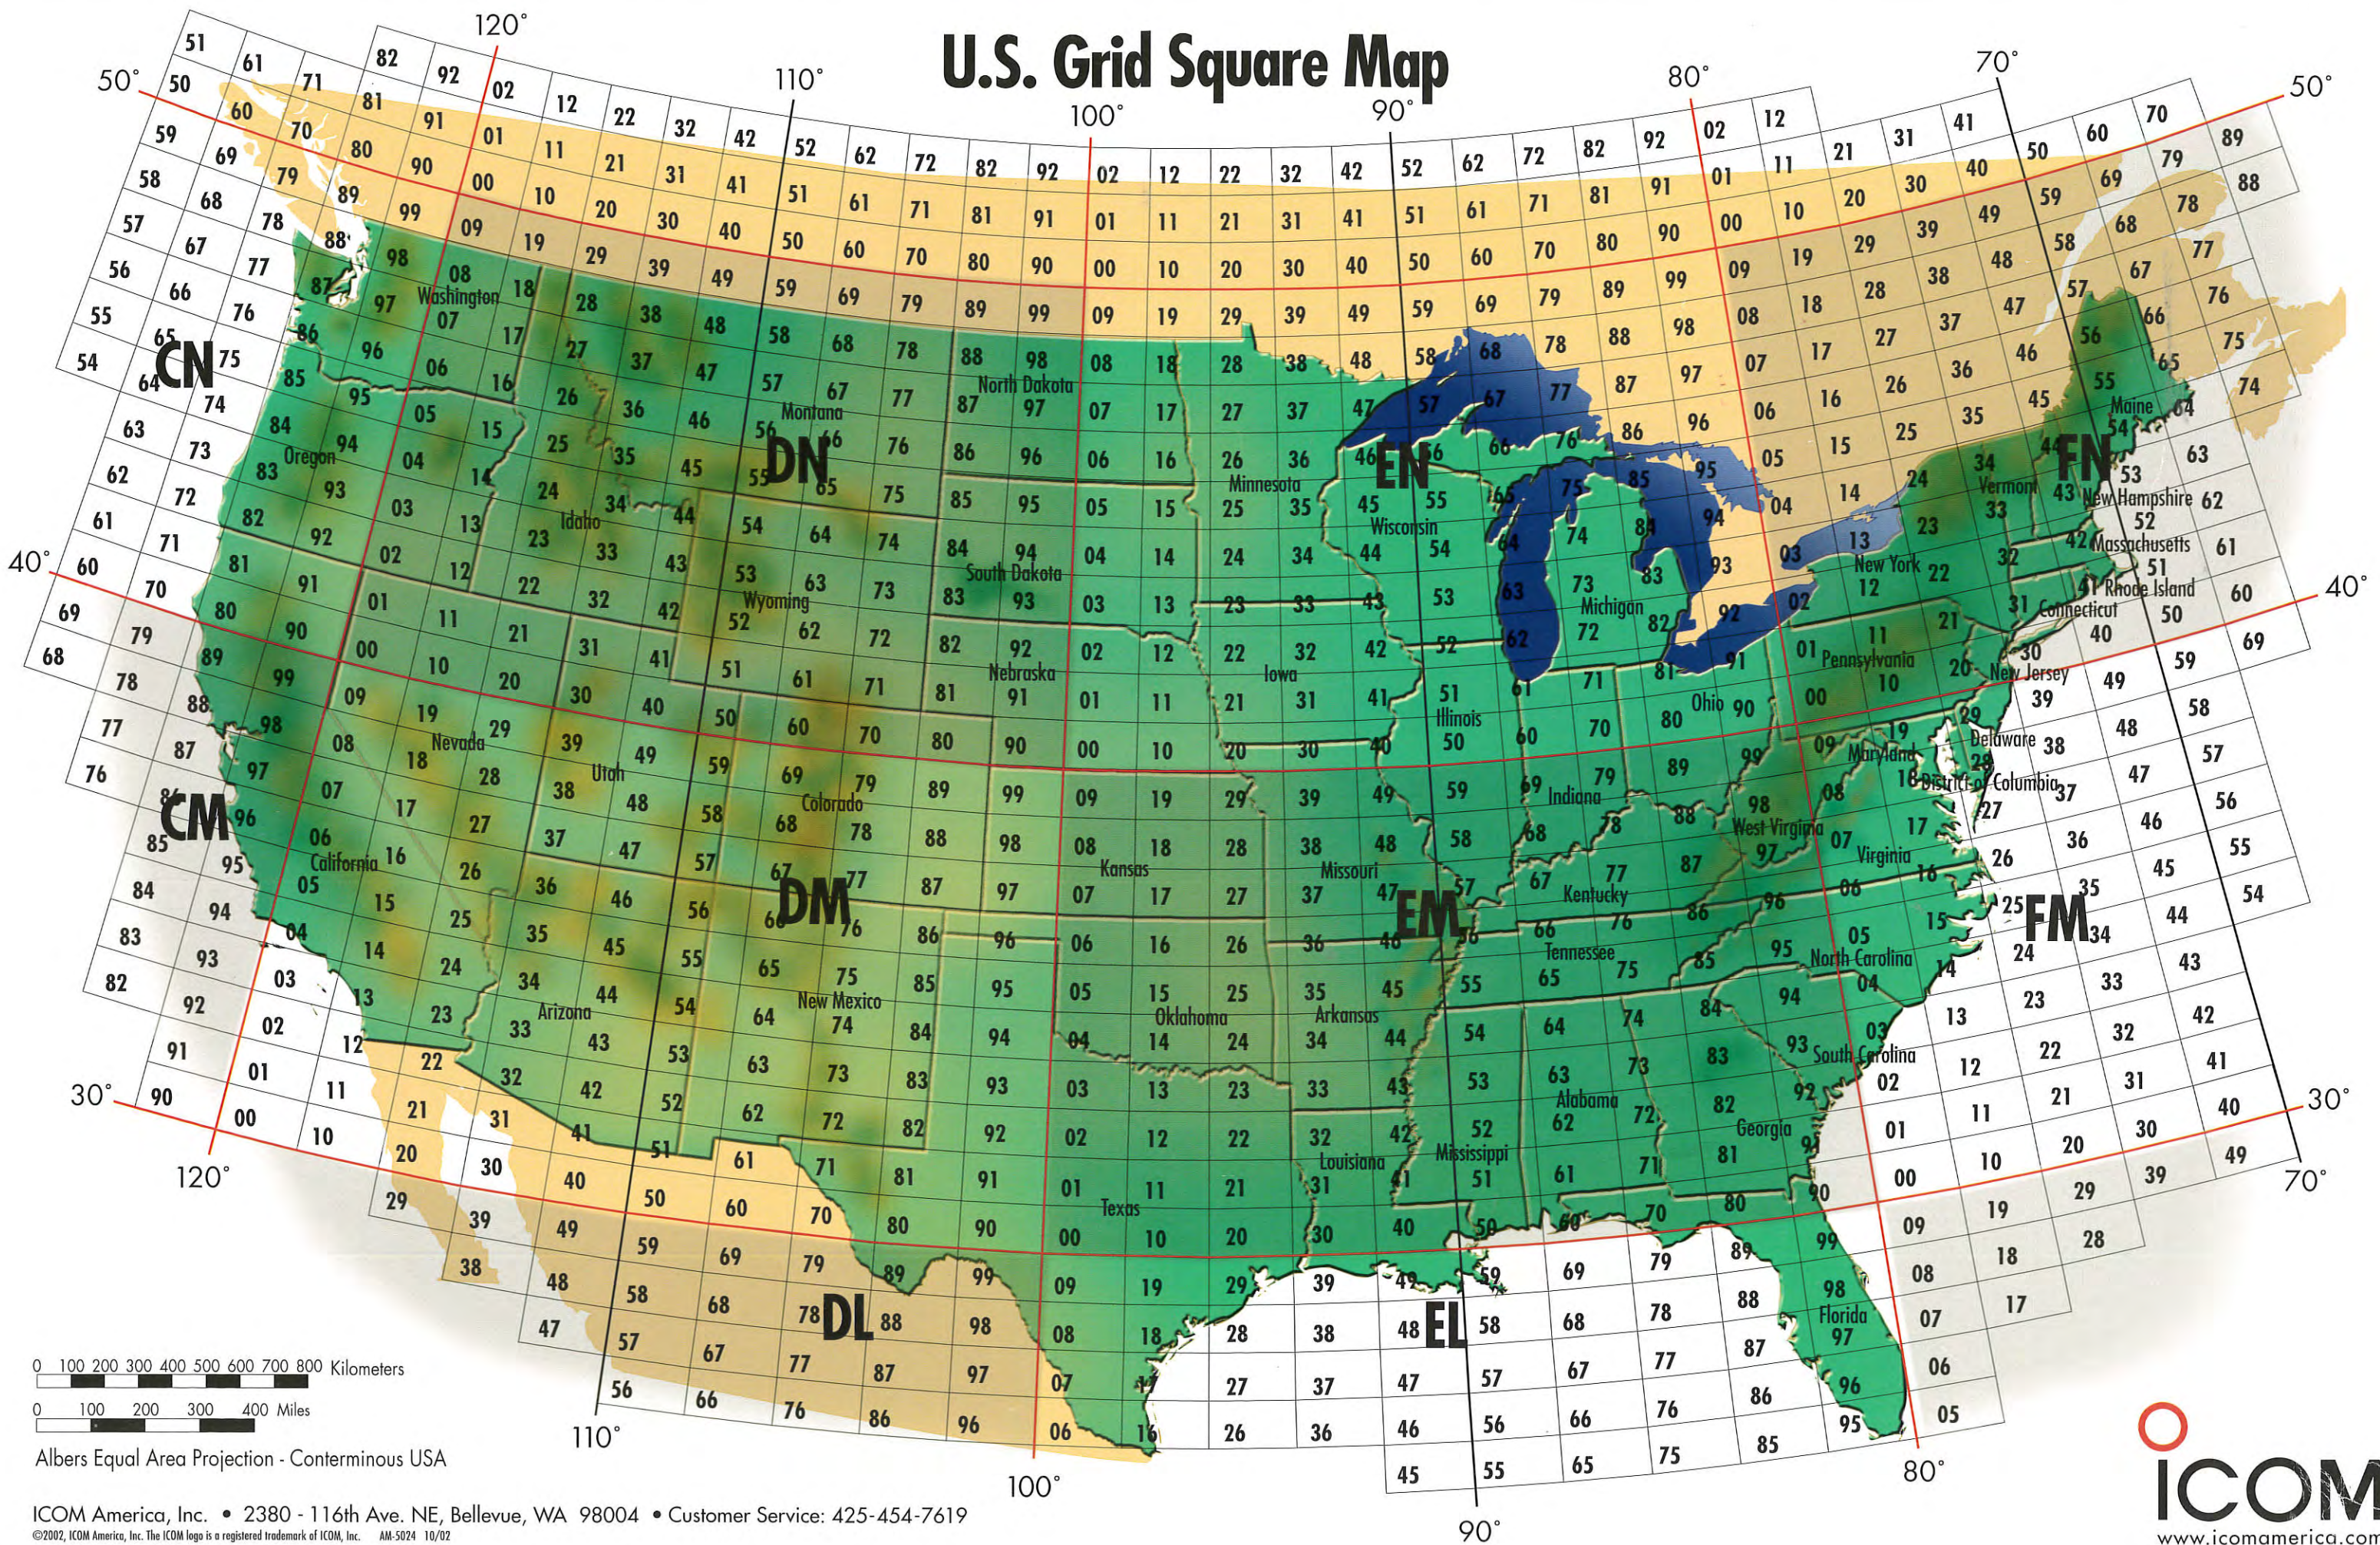

U.S. Grid Square Map

0 100 200 300 400 500 600 700 800 Kilometers
0 100 200 300 400 Miles

Albers Equal Area Projection - Conterminous USA

ICOM America, Inc. • 2380 - 116th Ave. NE, Bellevue, WA 98004 • Customer Service: 425-454-7619
©2002, ICOM America, Inc. The ICOM logo is a registered trademark of ICOM, Inc. AM-5024 10/02